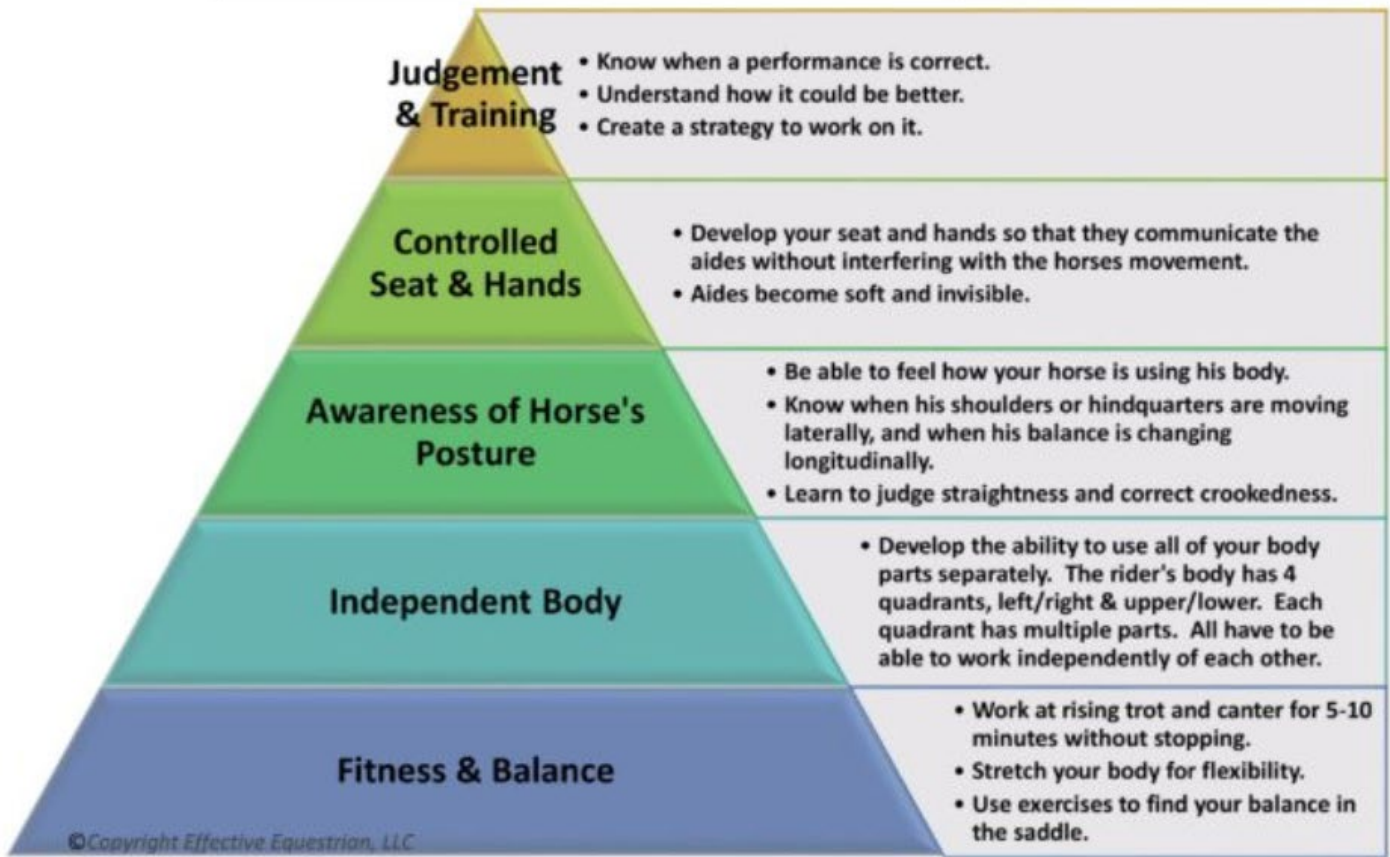

Gateway Dressage Select Schooling Show

Day Sheets

Ring: Indoor Arena

Saturday February 29th, 2020

Time	Entry Rider	Horse	Test	Status	E	H	C	M	B	Total	%

Class: 171 Western Dressage - Test of Choice

Judge at					C: Elizabeth Brown						
5:41 PM	602	Carolyn Dobbs	Midnight's Merry	Co-Ed	WDAA Tr2	Open					
5:48 PM	602	Carolyn Dobbs	Midnight's Merry	Co-Ed	WDAA Tr3	Open					
5:55 PM	602	Carolyn Dobbs	Midnight's Merry	Co-Ed	WDAA F1	Open					
6:02 PM	End Day 1		***Break***								

Dressage Rider's Training Pyramid

tbird.